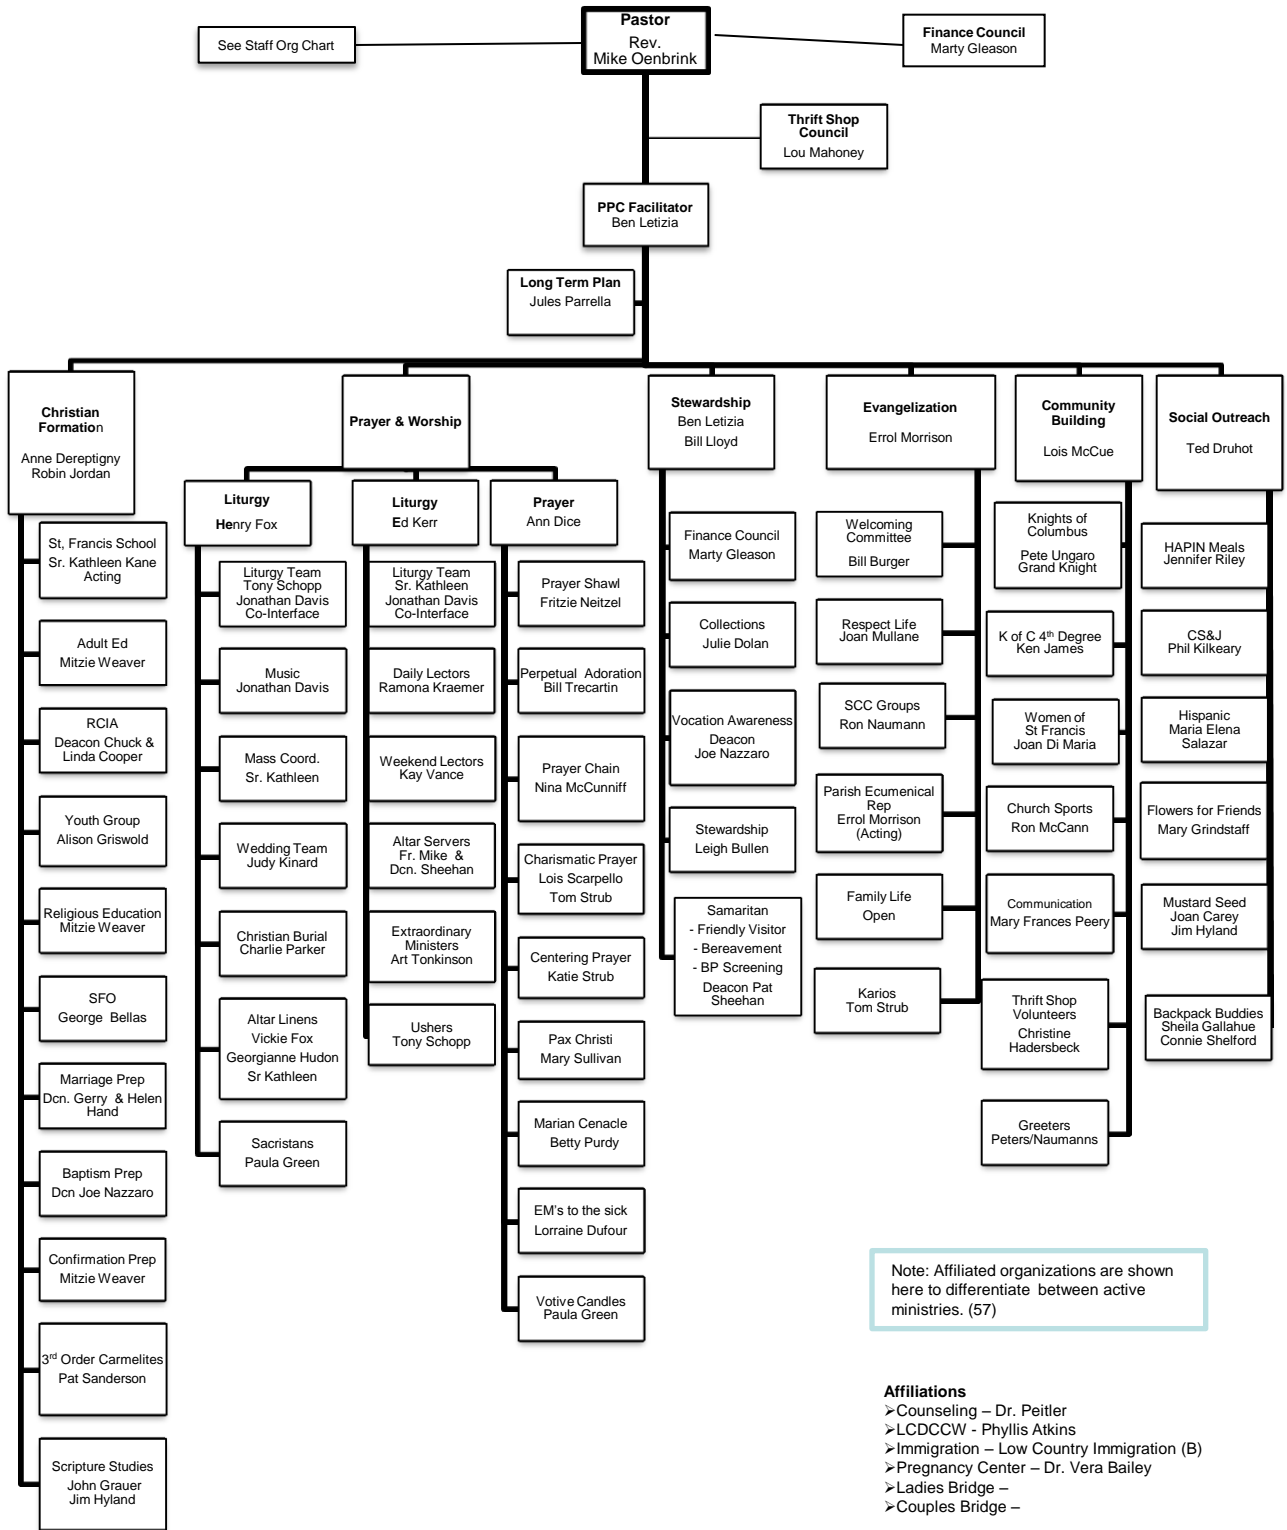

# St Francis Parish Pastoral Council – Sept 27, 2011

Note: Affiliated organizations are shown here to differentiate between active ministries. (57)

- Affiliations**
- > Counseling – Dr. Peitler
  - > LCDCCW - Phyllis Atkins
  - > Immigration – Low Country Immigration (B)
  - > Pregnancy Center – Dr. Vera Bailey
  - > Ladies Bridge –
  - > Couples Bridge –